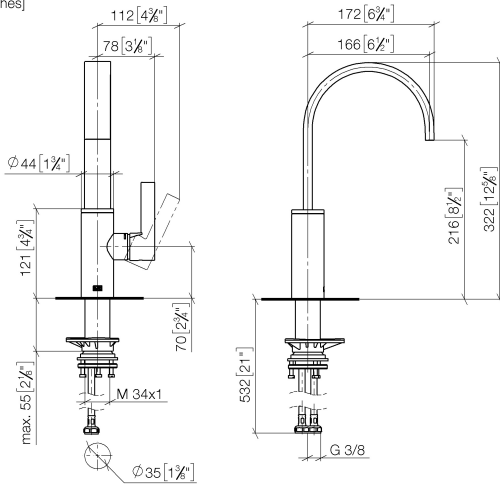

**MEM BAR TAP Single-lever mixer - Chrome**

MEM

33 805 682

- 166mm projection
- pivotable spout 360°
- Optional swivel limiter available with swivel limiter set 12 820 970 90
- air-enriched flow
- max. flow 6.3 l/min at 3 bar flow pressure
- lead-free
- This product can help a building meet the requirements of Green Building Rating Systems, e.g. LEED®, BREEAM®, DGNB

**Recommended miscellaneous**

**Swivel limitation set -** 12 820 970 90

**Recommended miscellaneous**

**Strainer waste with control handle - Chrome** 10 712 970-00

**Recommended miscellaneous**

**Dispenser without rosette - Chrome** 82 424 970-00

33 805 682

mm [inches]

**Flow rate chart**

**Certificates**

LGA\_38646.

WRAS\_240202021.

33 805 682

**Spare parts list**

No.	Item Number	Name	Quantity used	Delivery time
1	90 28 22 282 00-00	spout	1	-
Spare part can no longer be ordered, please order the replacement item				
2	09 19 86 012-00	cover	1	60
3	90 23 10 128 00 90	nut	1	2
4	90 15 05 042 00 90	cartridge	1	2
5	09 24 04 266 90	nut	1	2
6	90 28 30 052 00-00	cover	1	10
7	90 20 86 004 00-00	handle	1	10
8	04 23 10 044 08 90	fixing set	1	2
9	04 30 04 101 00 90	hose	2	2