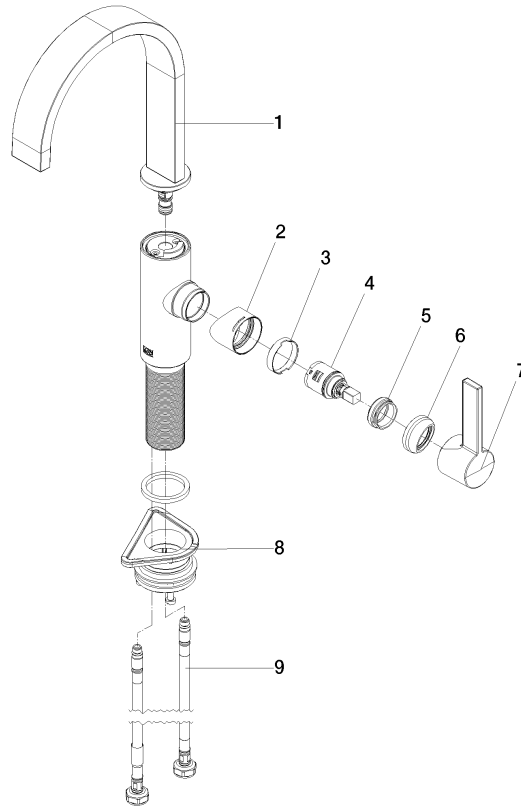

**MEM BAR TAP Single-lever mixer - Chrome**

MEM

33 805 682

- 166mm projection
- pivotable spout 360°
- Optional swivel limiter available with swivel limiter set 12 820 970 90
- air-enriched flow
- max. flow 6.3 l/min at 3 bar flow pressure
- lead-free
- This product can help a building meet the requirements of Green Building Rating Systems, e.g. LEED®, BREEAM®, DGNB

**Recommended miscellaneous**

**Swivel limitation set -** 12 820 970 90

**Recommended miscellaneous**

**Strainer waste with control handle - Chrome** 10 712 970-00

**Recommended miscellaneous**

**Dispenser without rosette - Chrome** 82 424 970-00

33 805 682

mm [inches]

**Flow rate chart**

**Certificates**

LGA\_38646.

WRAS\_240202021.

33 805 682

**Spare parts list**

No.	Item Number	Name	Quantity used	Delivery time
1	90 28 22 282 00-00	spout	1	-
Spare part can no longer be ordered, please order the replacement item				
2	09 19 86 012-00	cover	1	60
3	90 23 10 128 00 90	nut	1	2
4	90 15 05 042 00 90	cartridge	1	2
5	09 24 04 266 90	nut	1	2
6	90 28 30 052 00-00	cover	1	10
7	90 20 86 004 00-00	handle	1	10
8	04 23 10 044 08 90	fixing set	1	2
9	04 30 04 101 00 90	hose	2	2